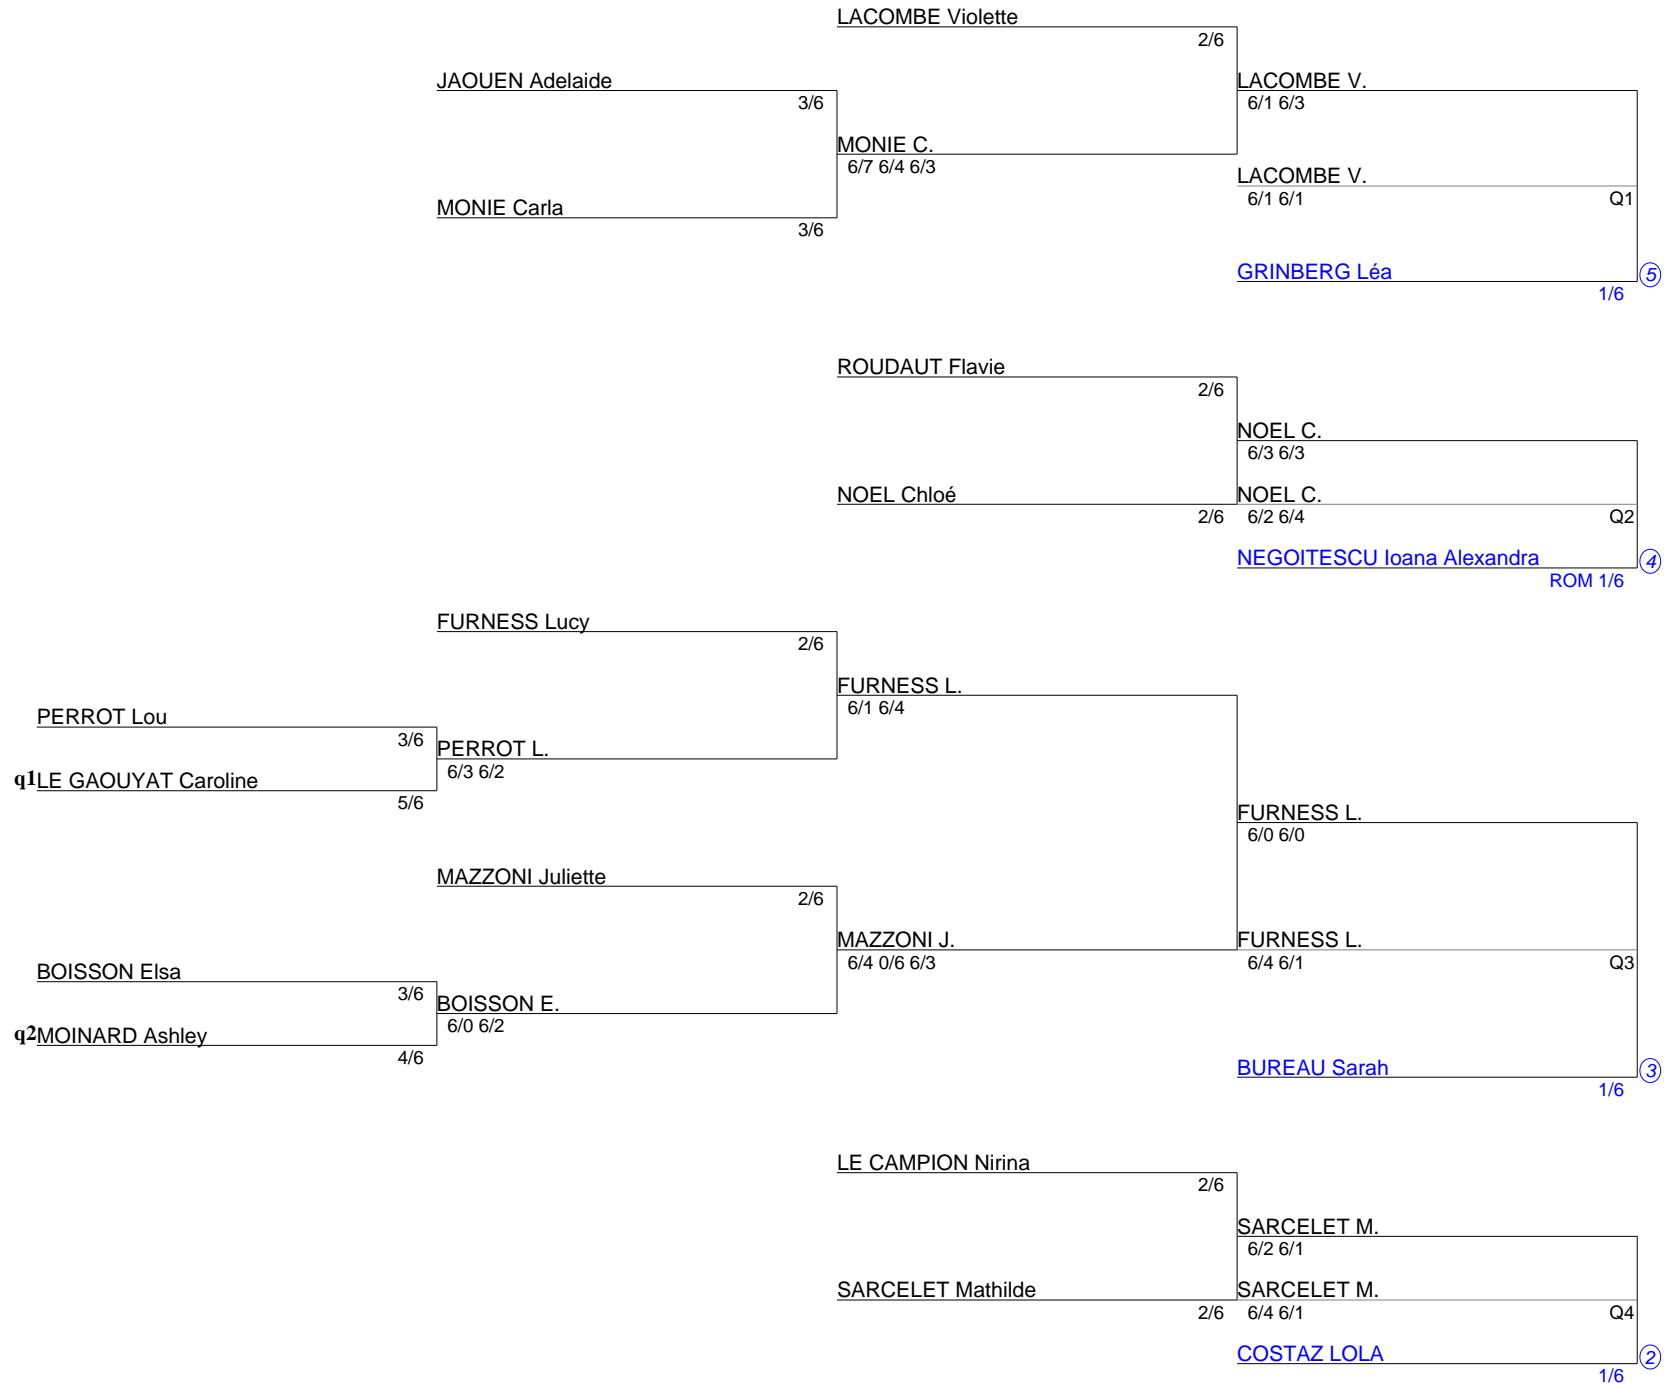

CNGT ENGIE
Simple Dames Senior
Tableau 3/6-1/6 (Tableau 1)

CNGT ENGIE
Simple Dames Senior
Tableau 3/6-1/6 (Tableau 2)

LUCAS-MOREL Cécile

2/6

LIM J.
6/4 6/3

LIM Jenny

2/6

LIM J.
6/1 6/2

Q5

TOANCHINA IOANA

①
1/6